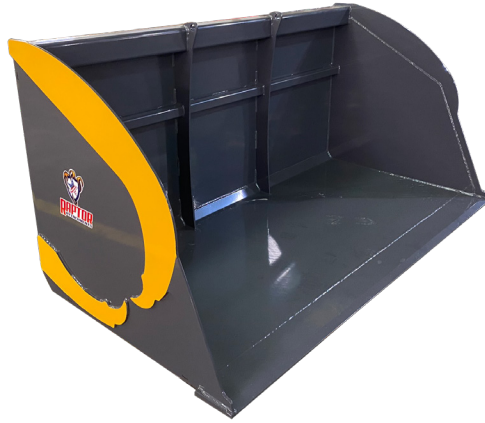

Snow & Litter Bucket

Available sizes: 72", 84", and 96"

Key Features

- Made with hardened steel to extend lifespan
- Optional visibility window
- Universal fit
- Powder coated for maximum durability

Edge Options

Specifications

Model #	SS-SLB-72-SM	SS-SLB-84-SM	SS-SLB-96-SM
Height	41"	41"	41"
Length	72"	84"	96"
Depth	49"	49"	49"
Weight	912 lbs	1064 lbs	1216 lbs
Capacity	2.125 yd ³	2.5 yd ³	2.8 yd ³